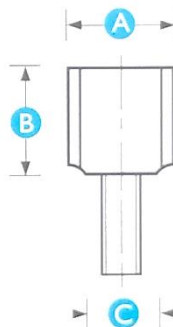

## GW-139M Male Duroplast Tristar Knob

**Material**

- Body: Duroplast, gloss black
- Thread: Zinc plated steel

Part No.	A	B	C	D	Thread Size	Thread Length
GW-139M-1	48	24	20	12	M8	20
GW-139M-2	60	35	25	15		

## GW-1410M Male Duroplast Mini-Wing Knob

**Material**

- Body: Duroplast, gloss black
- Thread: Zinc plated steel

Part No.	A	B	Thread Size	Thread Length
GW-1410M	26	13	M6	10

## GW-1441M Male Duroplast Mini-Wing Knob

**Material**

- Body: Duroplast, gloss black
- Thread: Zinc plated steel

Part No.	A	B	C	Thread Size	Thread Length
GW-1441M	25	22	18	M6	15