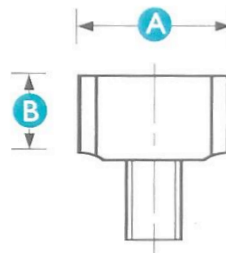

## GW-139M Male Duroplast Tristar Knob

**Material**

- Body: Duroplast, gloss black
- Thread: Zinc plated steel

Part No.	A	B	C	D	Thread Size	Thread Length
GW-139M-1	48	24	20	12	M8	20
GW-139M-2	60	35	25	15		

## GW-1410M Male Duroplast Mini-Wing Knob

**Material**

- Body: Duroplast, gloss black
- Thread: Zinc plated steel

Part No.	A	B	Thread Size	Thread Length
GW-1410M	26	13	M6	10

## GW-1441M Male Duroplast Mini-Wing Knob

**Material**

- Body: Duroplast, gloss black
- Thread: Zinc plated steel

Part No.	A	B	C	Thread Size	Thread Length
GW-1441M	25	22	18	M6	15