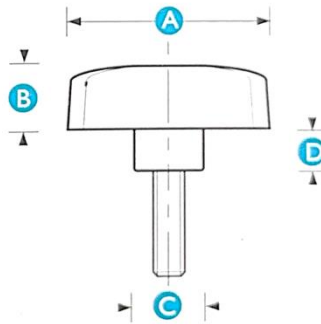

## GW-139M Male Duroplast Tristar Knob

**Material**

- Body: Duroplast, gloss black
- Thread: Zinc plated steel

Part No.	A	B	C	D	Thread Size	Thread Length
GW-139M-1	48	24	20	12	M8	20
GW-139M-2	60	35	25	15		

## GW-1410M Male Duroplast Mini-Wing Knob

**Material**

- Body: Duroplast, gloss black
- Thread: Zinc plated steel

Part No.	A	B	Thread Size	Thread Length
GW-1410M	26	13	M6	10

## GW-1441M Male Duroplast Mini-Wing Knob

**Material**

- Body: Duroplast, gloss black
- Thread: Zinc plated steel

Part No.	A	B	C	Thread Size	Thread Length
GW-1441M	25	22	18	M6	15